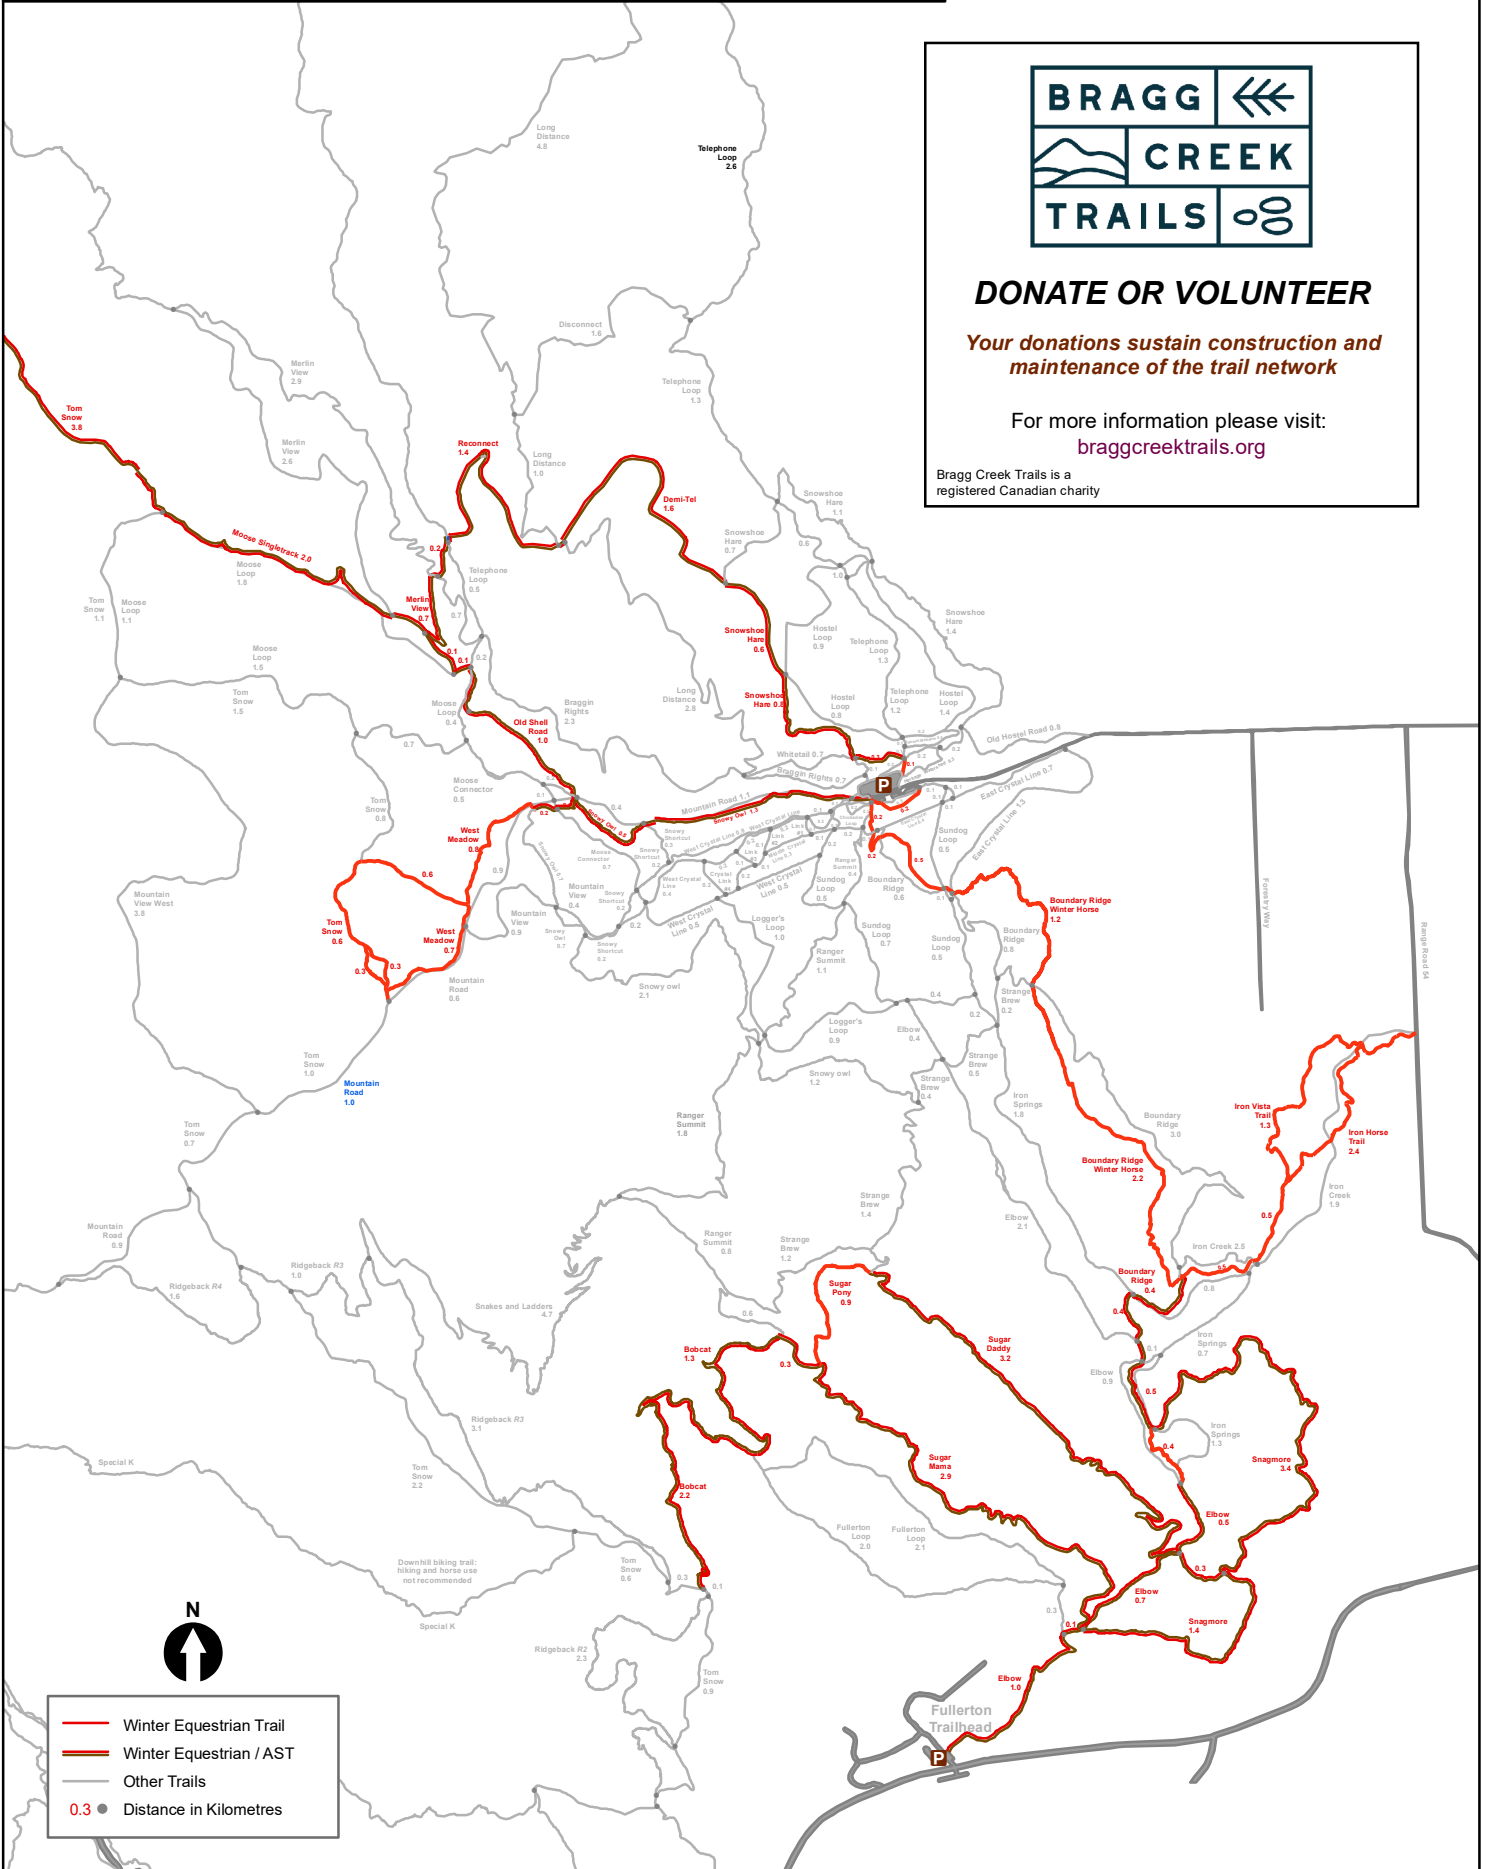

# Winter Equestrian Trails

**DONATE OR VOLUNTEER**

*Your donations sustain construction and maintenance of the trail network*

For more information please visit:

[braggcreektrails.org](http://braggcreektrails.org)

Bragg Creek Trails is a registered Canadian charity

— Winter Equestrian Trail  
— Winter Equestrian / AST  
— Other Trails  
● 0.3 Distance in Kilometres