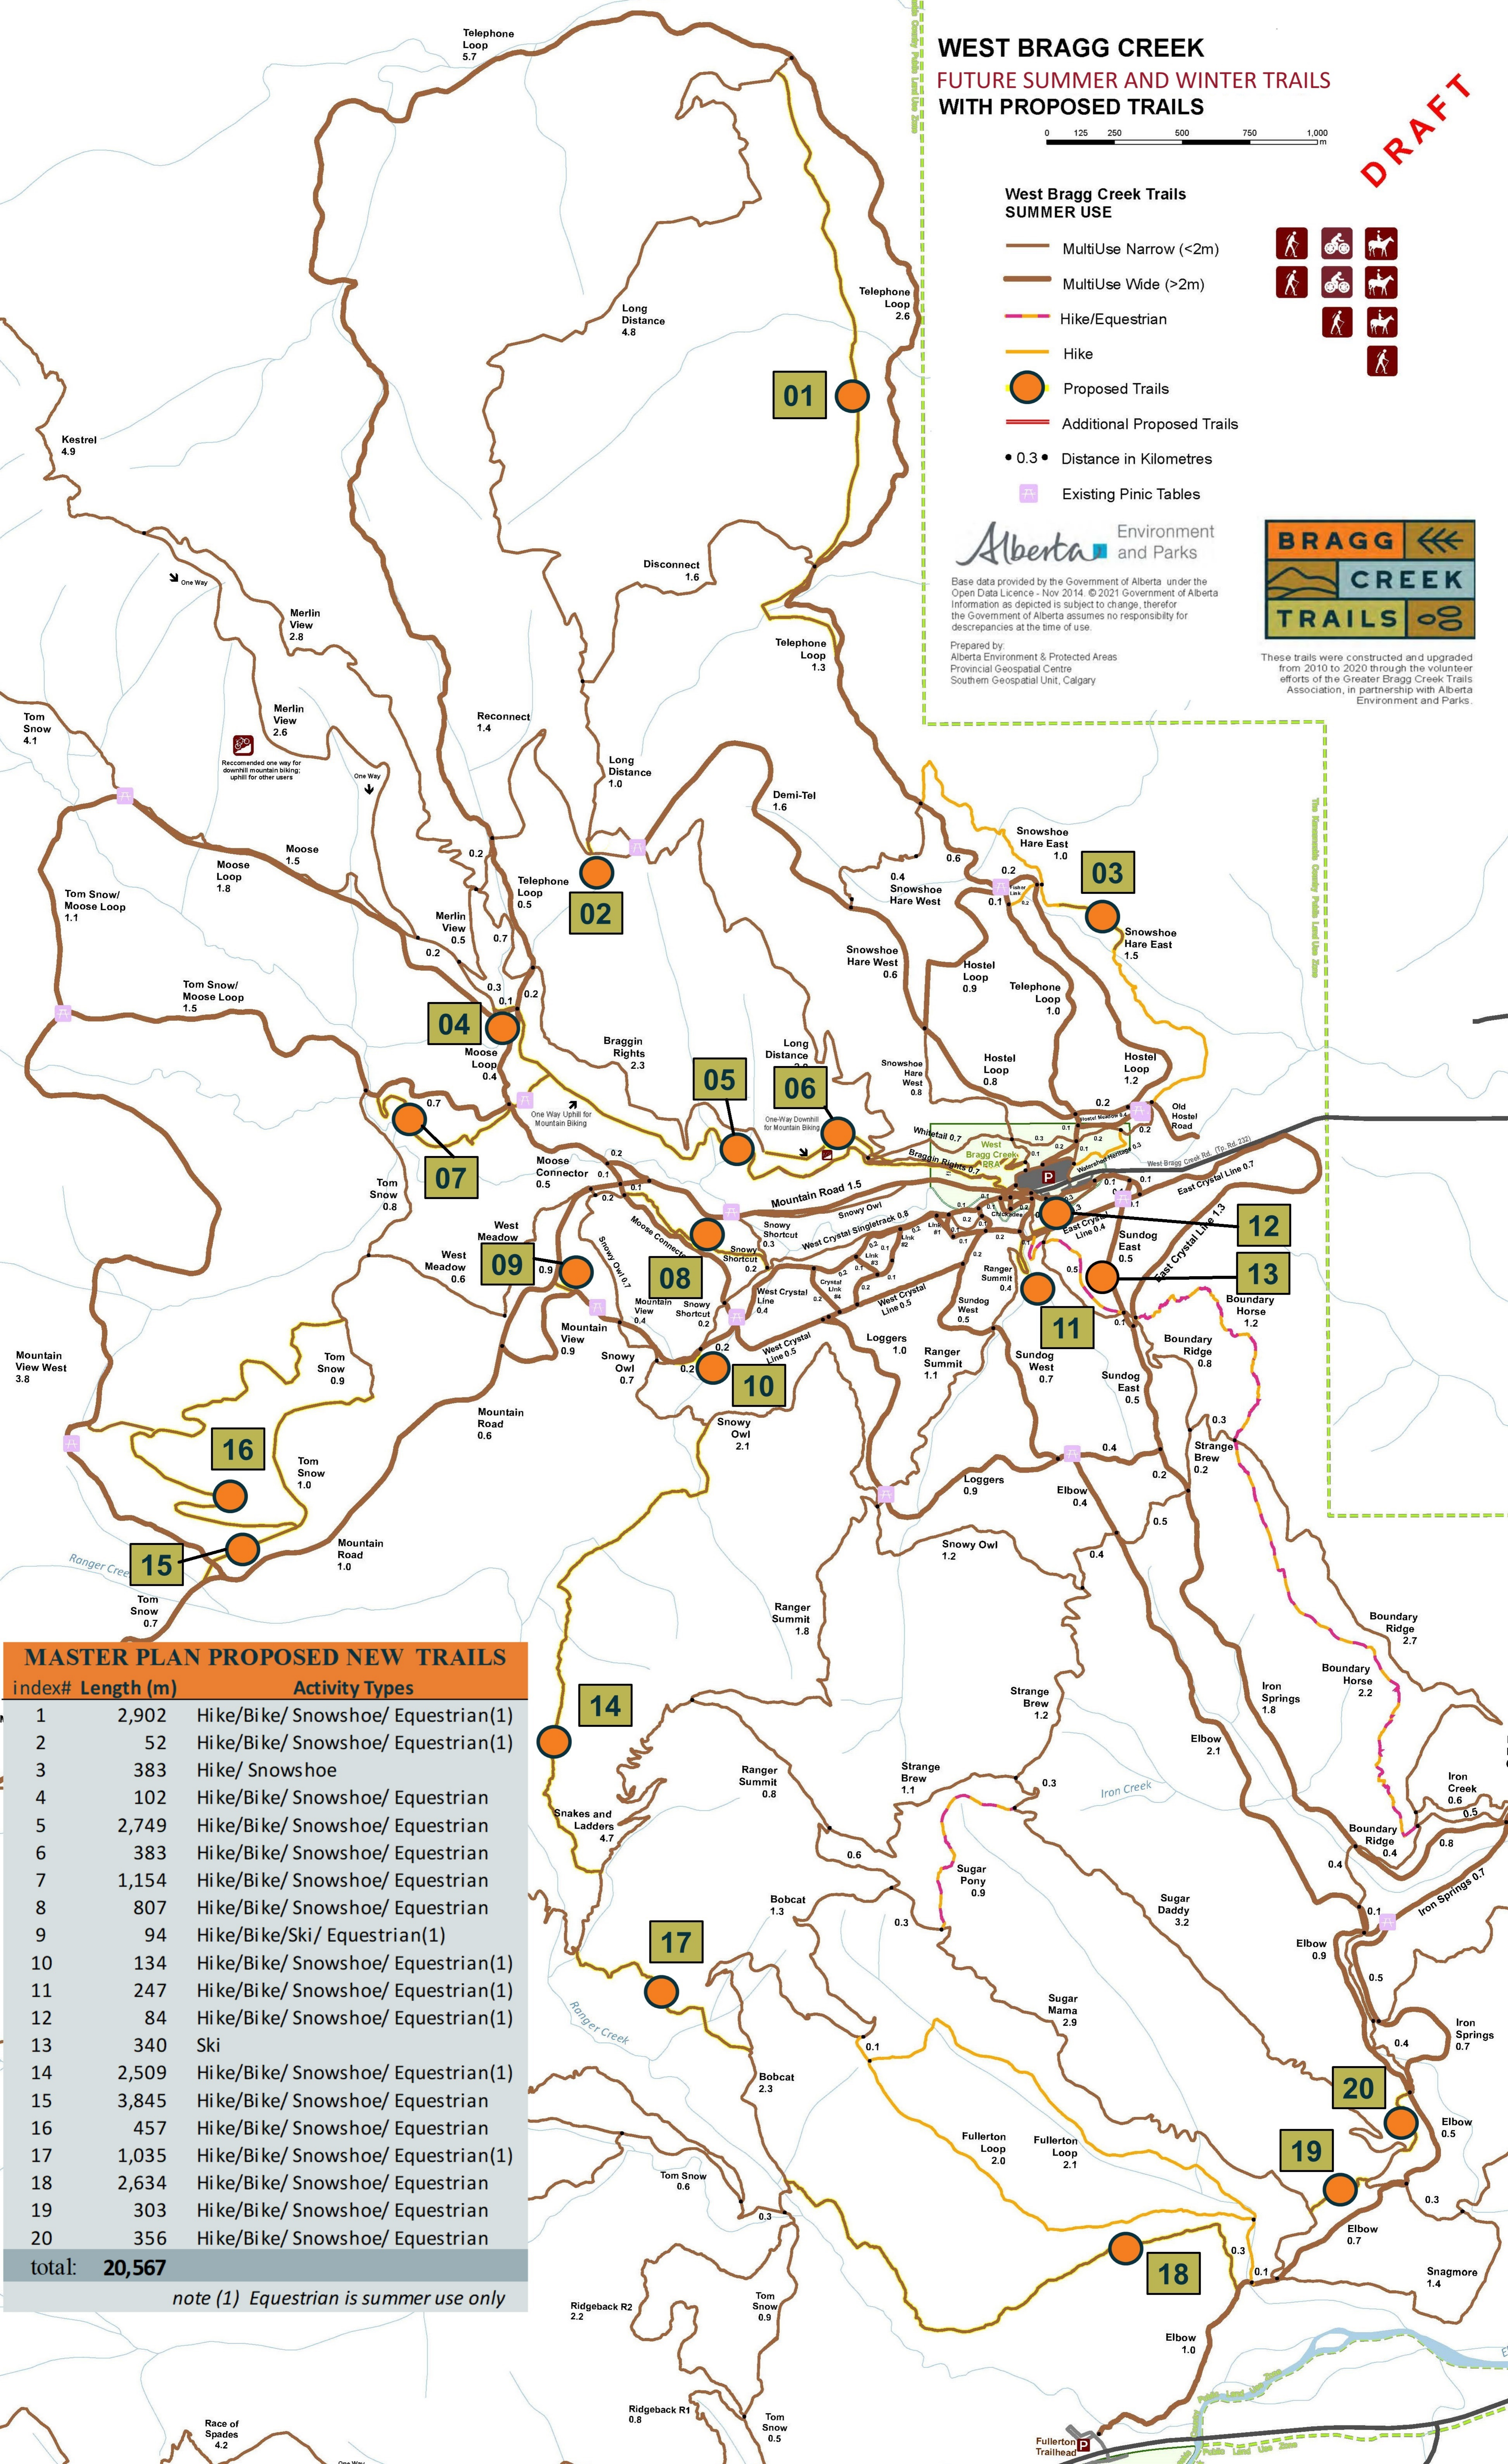

WEST BRAGG CREEK FUTURE SUMMER AND WINTER TRAILS WITH PROPOSED TRAILS

0 125 250 500 750 1,000 m

DRAFT

West Bragg Creek Trails SUMMER USE

- MultiUse Narrow (<2m)
- MultiUse Wide (>2m)
- Hike/Equestrian
- Hike
- Proposed Trails
- Additional Proposed Trails
- 0.3 Distance in Kilometres
- Existing Picnic Tables

Base data provided by the Government of Alberta under the Open Data Licence - Nov 2014. © 2021 Government of Alberta. Information as depicted is subject to change, therefore the Government of Alberta assumes no responsibility for discrepancies at the time of use.

Prepared by:
Alberta Environment & Protected Areas
Provincial Geospatial Centre
Southern Geospatial Unit, Calgary

These trails were constructed and upgraded from 2010 to 2020 through the volunteer efforts of the Greater Bragg Creek Trails Association, in partnership with Alberta Environment and Parks.

MASTER PLAN PROPOSED NEW TRAILS

index#	Length (m)	Activity Types
1	2,902	Hike/Bike/ Snowshoe/ Equestrian(1)
2	52	Hike/Bike/ Snowshoe/ Equestrian(1)
3	383	Hike/ Snowshoe
4	102	Hike/Bike/ Snowshoe/ Equestrian
5	2,749	Hike/Bike/ Snowshoe/ Equestrian
6	383	Hike/Bike/ Snowshoe/ Equestrian
7	1,154	Hike/Bike/ Snowshoe/ Equestrian
8	807	Hike/Bike/ Snowshoe/ Equestrian
9	94	Hike/Bike/Ski/ Equestrian(1)
10	134	Hike/Bike/ Snowshoe/ Equestrian(1)
11	247	Hike/Bike/ Snowshoe/ Equestrian(1)
12	84	Hike/Bike/ Snowshoe/ Equestrian(1)
13	340	Ski
14	2,509	Hike/Bike/ Snowshoe/ Equestrian(1)
15	3,845	Hike/Bike/ Snowshoe/ Equestrian
16	457	Hike/Bike/ Snowshoe/ Equestrian
17	1,035	Hike/Bike/ Snowshoe/ Equestrian(1)
18	2,634	Hike/Bike/ Snowshoe/ Equestrian
19	303	Hike/Bike/ Snowshoe/ Equestrian
20	356	Hike/Bike/ Snowshoe/ Equestrian
total:	20,567	