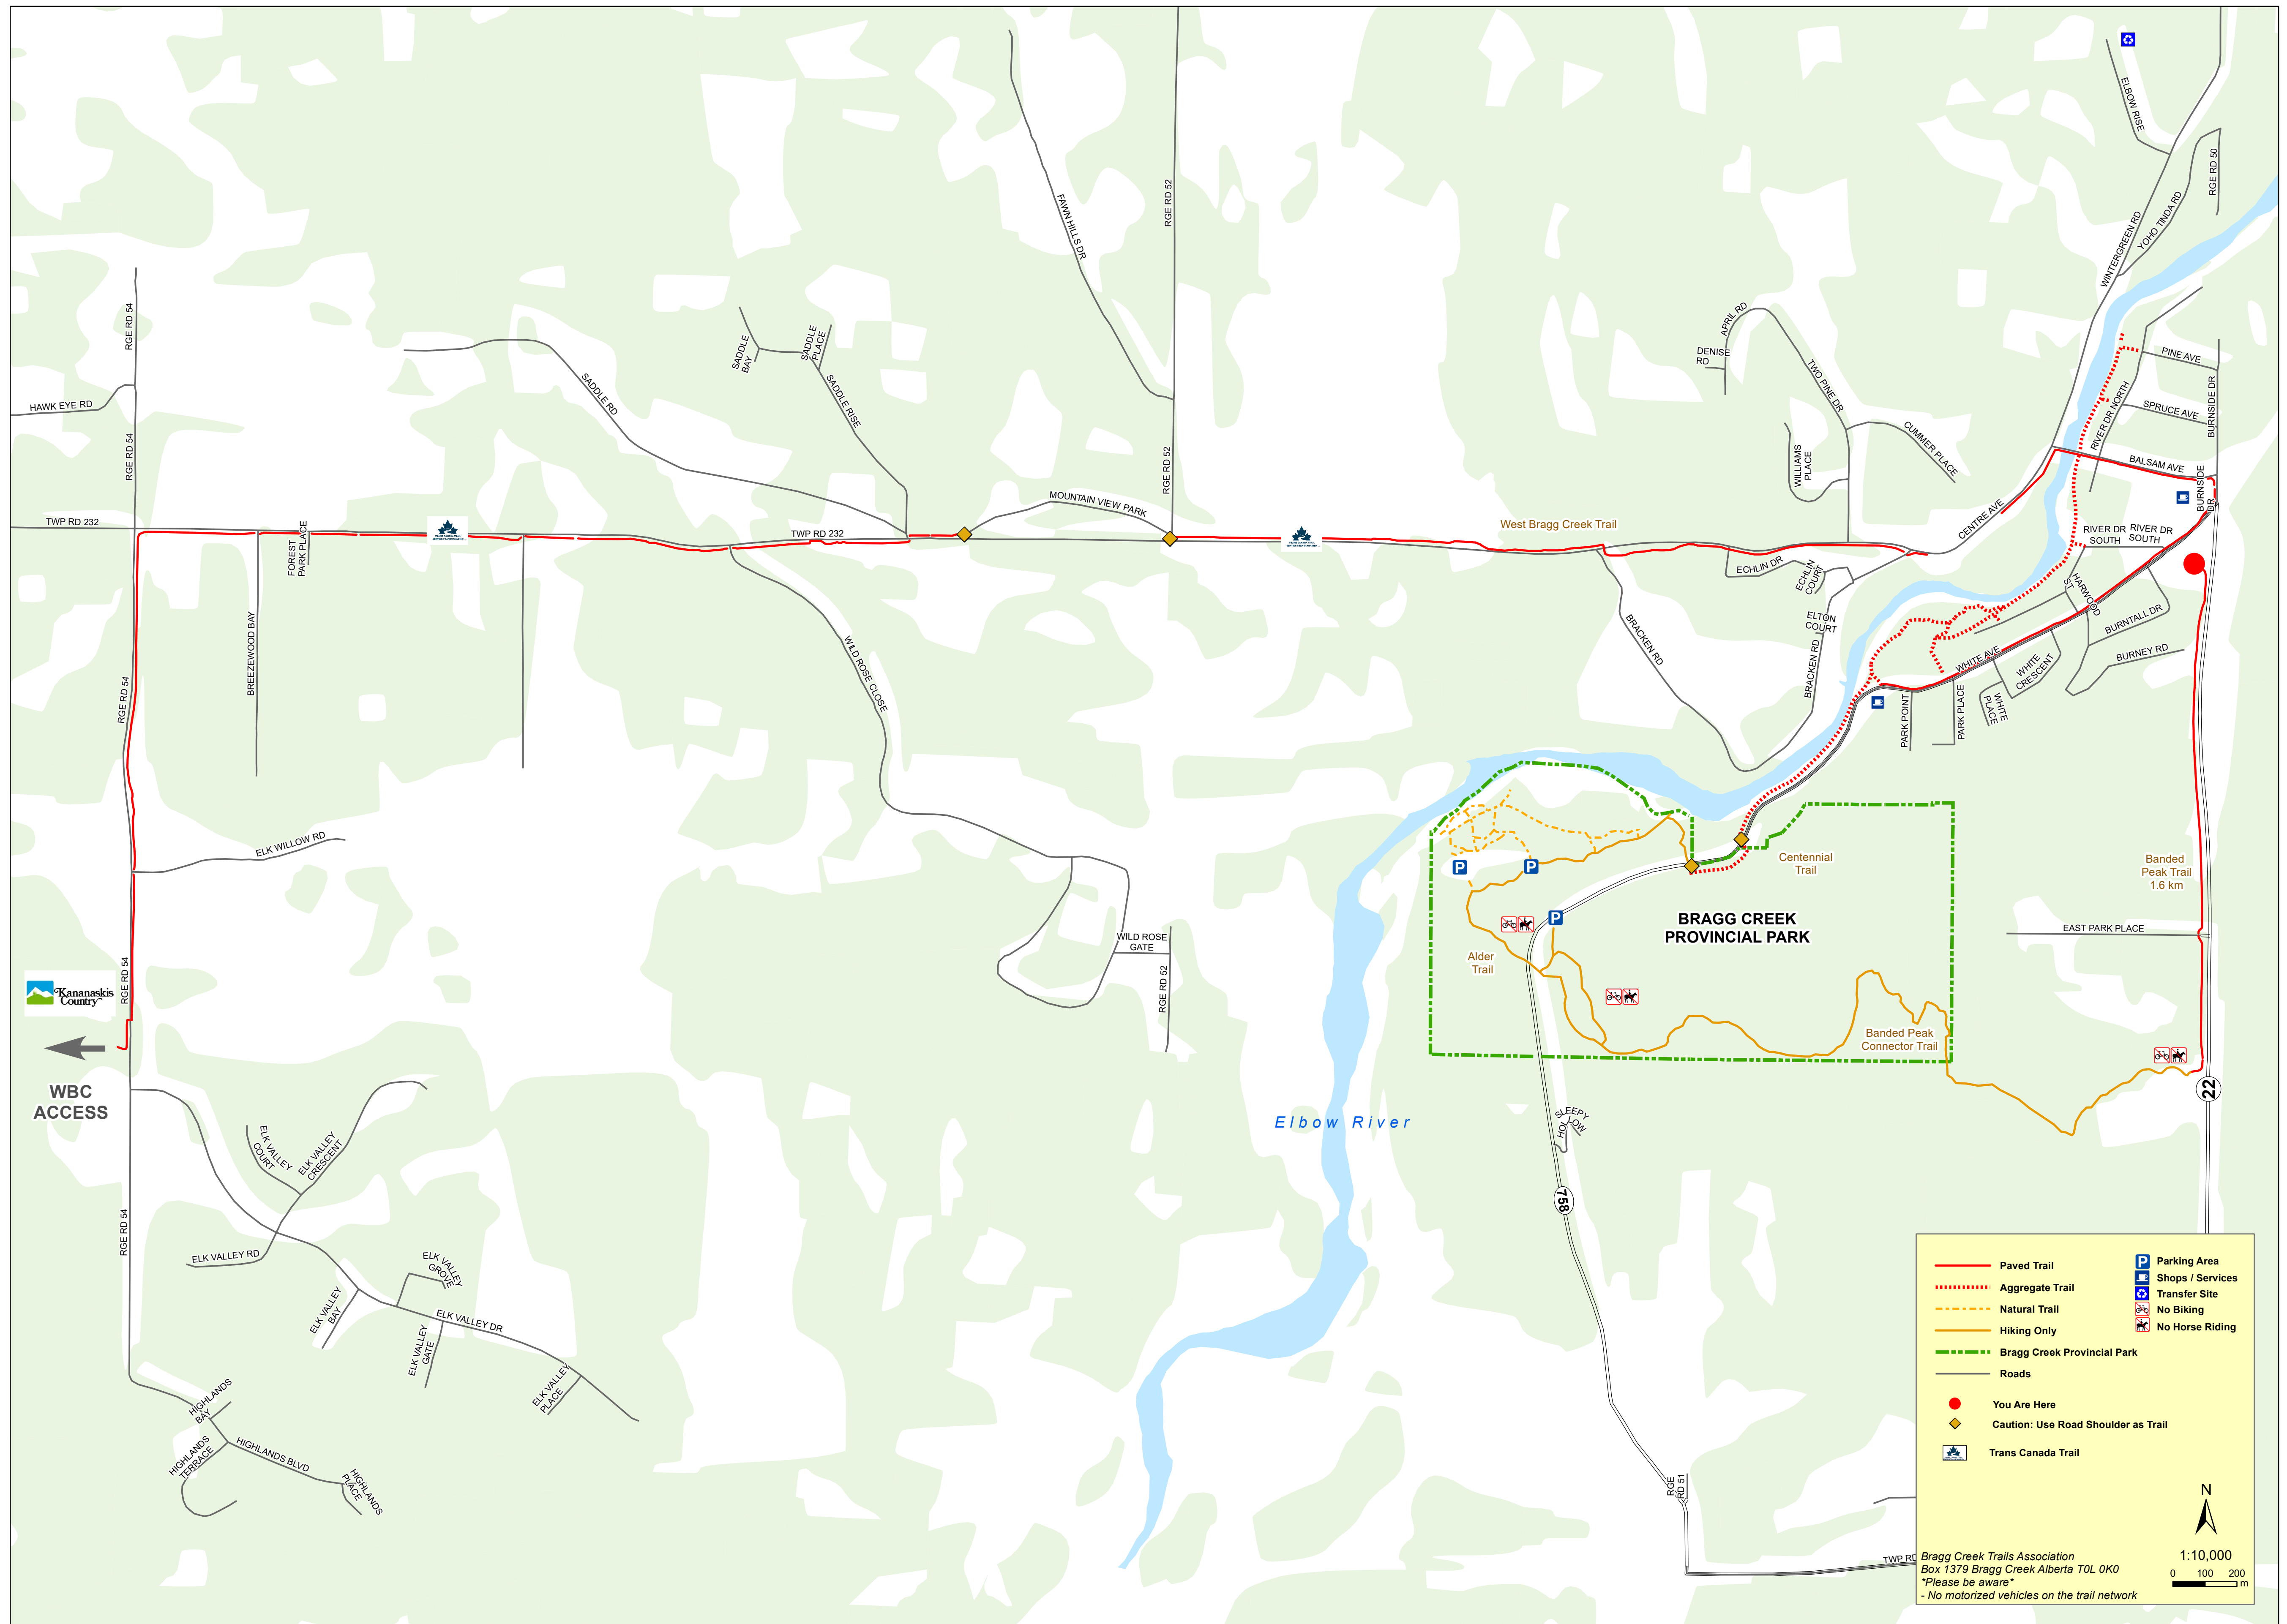

BRAGG CREEK COMMUNITY PATHWAYS/TRAILS

	Paved Trail		Parking Area
	Aggregate Trail		Shops / Services
	Natural Trail		Transfer Site
	Hiking Only		No Biking
	Bragg Creek Provincial Park		No Horse Riding
	Roads		Trans Canada Trail
	You Are Here		
	Caution: Use Road Shoulder as Trail		

Bragg Creek Trails Association
 Box 1379 Bragg Creek Alberta T0L 0K0
 "Please be aware"
 - No motorized vehicles on the trail network